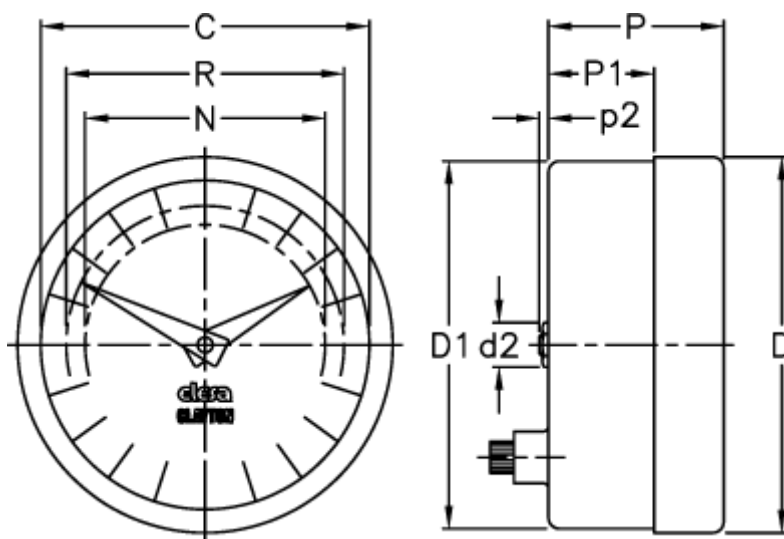

Article number: 2307024911

Description: E+G Positive drive indicator
PA02-0040-D

Measures

C = 60

R = 51

D = 68.4

D1 = 67.0

d2 = 8

N = 44

P = 32

P1 = 19.3

p2 = 1.0